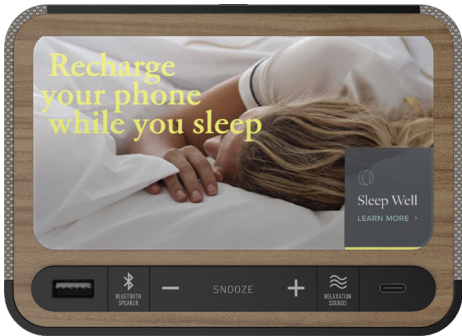

Guests enjoy a better night sleep with a soothing rain soundscape, gentle ocean waves and noise-masking ambient sounds.

Charge It All

Wireless charging compatible with iPhone and Android Qi compatible phones. USB and USB-C universal charging supports smart phones, iPad, Kindle, wireless headphones, digital cameras, portable gaming and other USB compatible devices.

Guest Friendly

Entertainment

Bluetooth Wireless Speaker
Stereo neodymium tuned drivers

Relaxation Sounds

Built-in sounds set mood for sleep

Charging

Qi Fast Wireless charging 10W
USB Fast charging
USB-C Power delivery system 18W

Hotel Ready

Setup & Maintenance

One-Time Set Easy time set
Auto-Day Light Savings time changes
Self-Charging memory backup
No backup battery to replace

Convenience

Day & Date display
Simple set, Single use alarm
ClearSet™ Alarm time display
Lightsleeper™ turns off display light
Dimmable display .85" Time digits

Security

Tamper-proof time settings
Tamper-proof power disconnect
Security Tether

It's Your Space to Brand

Custom printed replaceable cards fit on the charging tray— an ideal place to remind guests to download your mobile app, discover in-room features, promote hotel amenities and more.