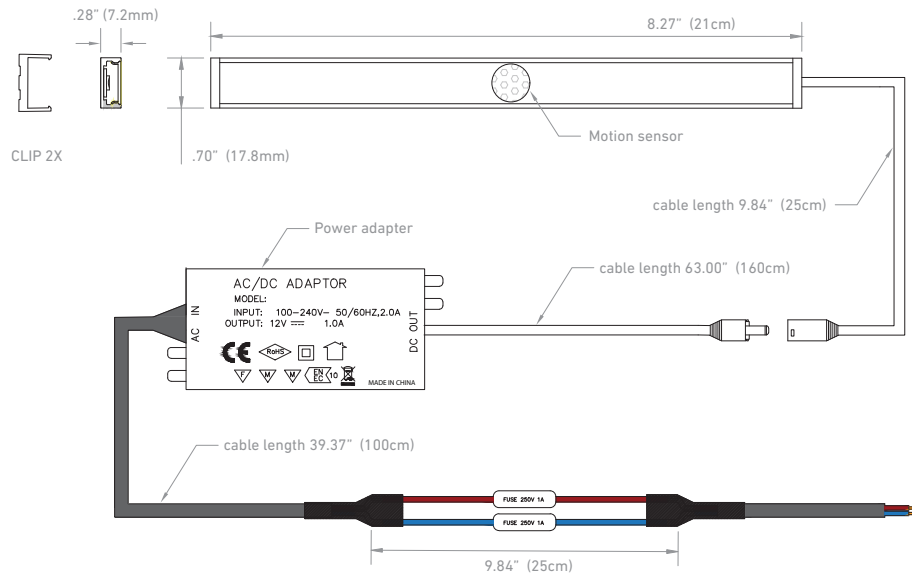

Gentle On & Off Gradual and soft lighting allows your eyes to easily adjust

Light Where You Need It

- Bed
- Nightstand
- Bath Vanity
- Desks and consoles
- Entrance way

Size	NSM-21WT	NSM-36WT
Width	8.27" (21cm)	14.17" (36cm)
Depth	.70" (17.8mm)	.70" (17.8mm)
Height	.28" (7.2mm)	.28" (7.2mm)
LED	18 pcs SMD3528	36 pcs SMD3528
Lumen	50 LM / pcs	90 LM / pcs
Color	2,700 K	2,700 K
Input	DC 12V	DC 12V
Sensor Distance	< 9.9 ft (3 meters)	
Delay Time	25 seconds + Fade out/on 35s	

What's in the box?

- Light with sensor
- 2 Clips, Mounting Screws
- Power Supply
- In line fuses
- Power cables and connectors

Light **M**

NSM-21WT

NSM-36WT